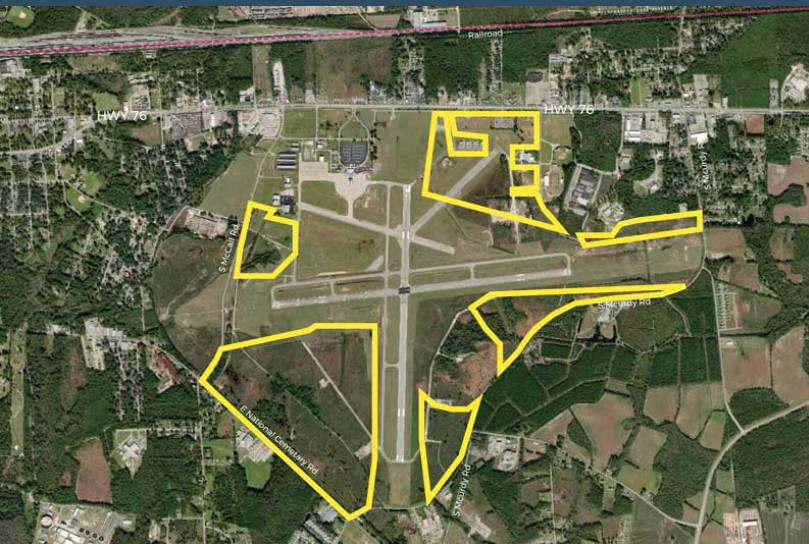

FLORENCE REGIONAL AIRPORT SITE

Florence, SC 29506

Latitude and Longitude: 34.182230000, -79.73164600

LOCATION INFORMATION

City	Florence
State	SC
Zip	29506
County	Florence
Date Available	10/14/2022
Municipality	City
Latitude and Longitude	34.182230000, -79.73164600

BROKERAGE DETAILS

Lease Price Per Acre	Negotiable
----------------------	------------

SITE INFORMATION

Total Acres	446
Minimum Divisible Acreage	Not Subdivideable
Maximum Contiguous Acreage	185
Developable Acres	380
Zoning	No Zoning Present
Surrounding Land Use - North	Transportation
Surrounding Land Use - North	Transportation

Surrounding Land Use - North

Transportation

Surrounding Land Use - North

Transportation

Site Condition

cleared

Elevation (Min)

145'

Nearest Interstate

I-95

Nearest Port

Inland Port Dillon