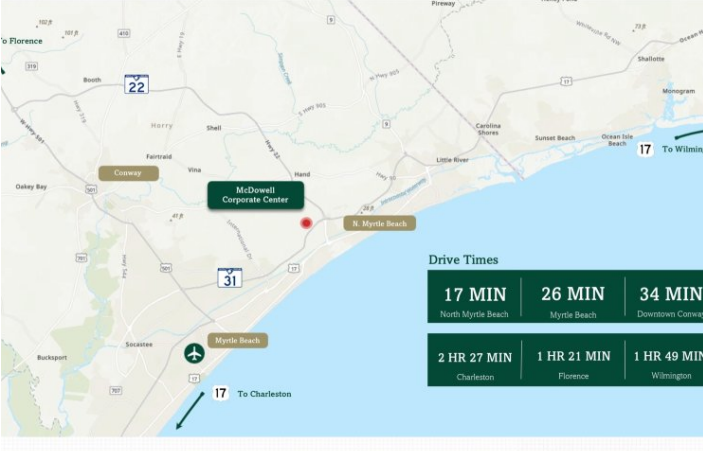

MCDOWELL CORPORATE CENTER

Water Tower Road
North Myrtle Beach, SC
Latitude, Longitude: 33.81000, -78.78854

PROPERTY INFORMATION

Address	Water Tower Road
City	North Myrtle Beach
State	SC
Latitude, Longitude	33.81000, -78.78854
County	Horry

MCDOWELL CORPORATE CENTER

Water Tower Road, North Myrtle Beach, SC

McDowell Corporate Center

Development Conceptual Plan

McDowell Corporate Center

Location Overview – Local

McDowell Corporate Center

Demographics – Local

McDowell Corporate Center

Location Overview – Regional