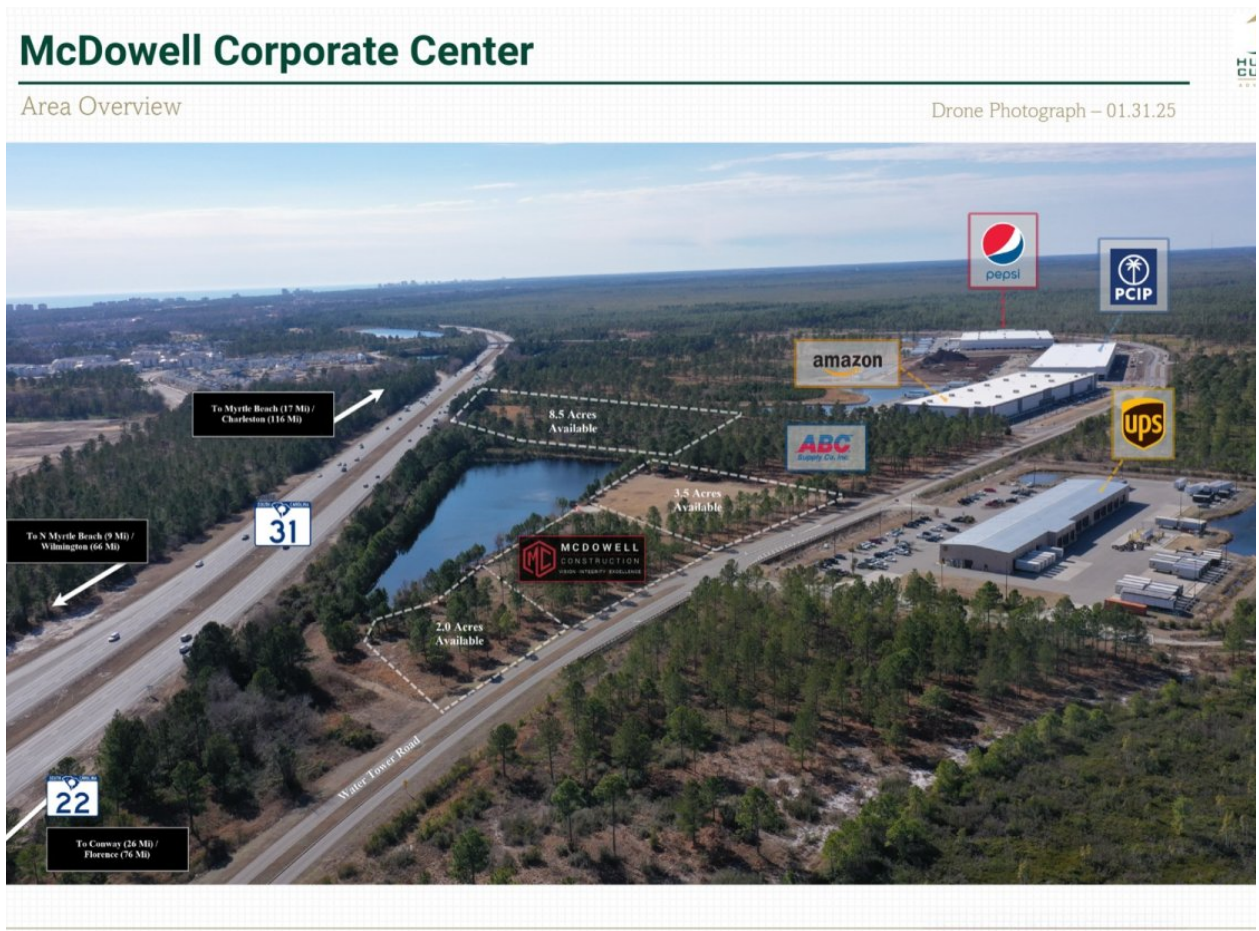

MCDOWELL CORPORATE CENTER

Water Tower Road
North Myrtle Beach, SC
Latitude, Longitude: 33.81000, -78.78854

PROPERTY INFORMATION

Address	Water Tower Road
City	North Myrtle Beach
State	SC
Latitude, Longitude	33.81000, -78.78854
County	Horry

BUILDING INFORMATION

Total Area (Sq. Ft.)	86,000
----------------------	--------

SITE INFORMATION

Zoning

Planned Development District (PDD)

PROXIMITY INFORMATION

Nearest Airport (Distance)

Myrtle Beach International Airport (14.2)

MCDOWELL CORPORATE CENTER

Water Tower Road, North Myrtle Beach, SC

McDowell Corporate Center

Development Conceptual Plan

McDowell Corporate Center

Location Overview – Local

McDowell Corporate Center

Demographics – Local

McDowell Corporate Center

Location Overview – Regional