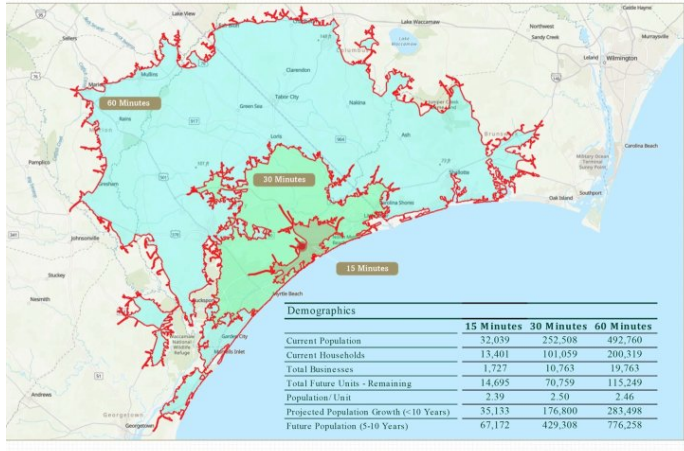

MCDOWELL CORPORATE CENTER

Water Tower Road, North Myrtle Beach, SC

McDowell Corporate Center

Development Conceptual Plan

McDowell Corporate Center

Location Overview – Local

McDowell Corporate Center

Demographics – Local