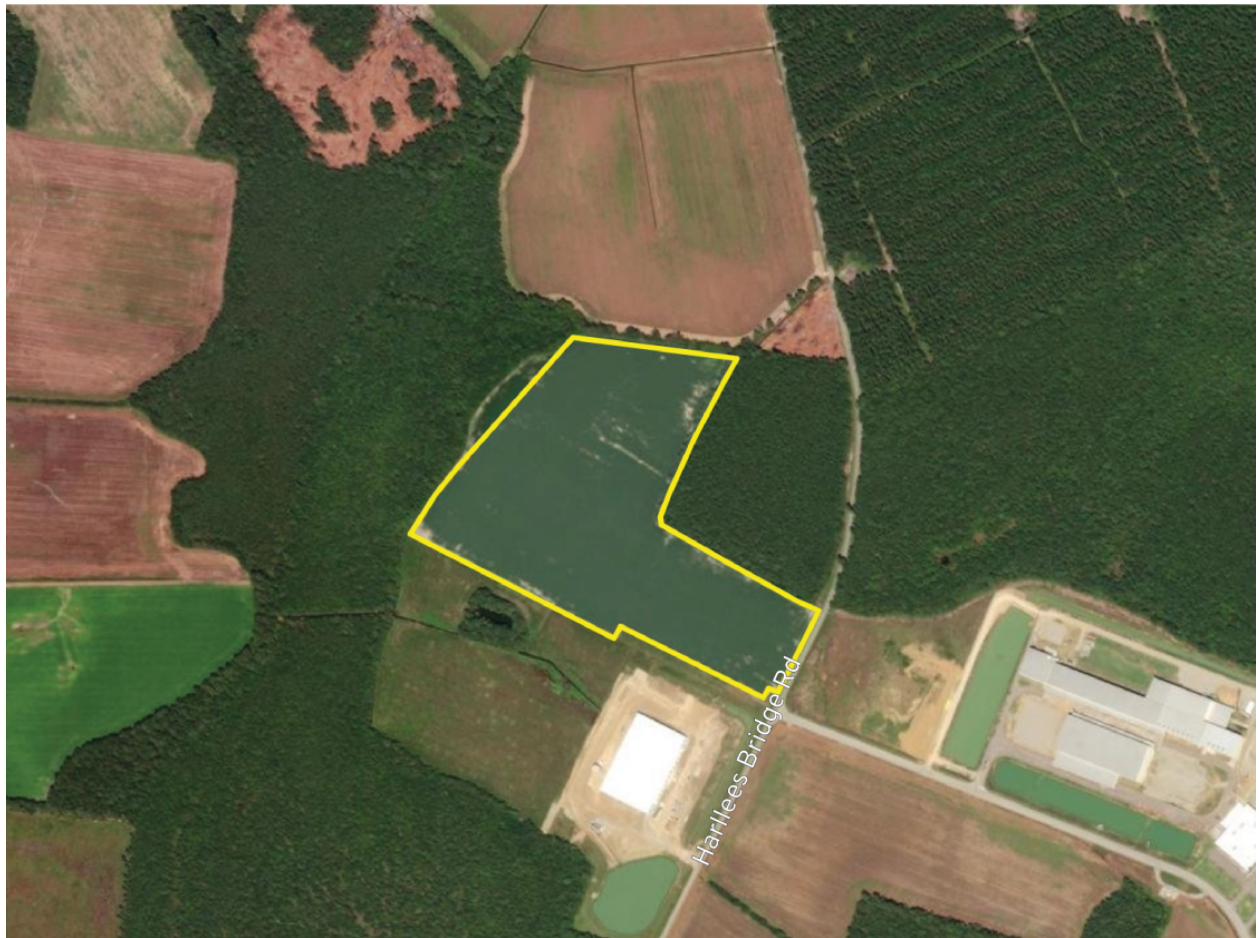

HARLLEES BRIDGE RD SITE

Dillon, SC 29536

Latitude, Longitude: 34.428039, -79.422331

PROPERTY INFORMATION

City	Dillon
State	SC
Zip	29536
Latitude, Longitude	34.428039, -79.422331
County	Dillon

BROKERAGE DETAILS

Sale Price Per Acre	\$35,000
---------------------	----------

SITE INFORMATION

Total Site Acreage	39.15
--------------------	-------

PROXIMITY INFORMATION

Nearest Airport (Distance)	Florence Regional Airport (30 Miles)
Nearest Interstate (Distance)	I-95 (1.8 Miles)
Nearest Port (Distance)	Inland Port Dillon (4.3 Miles)